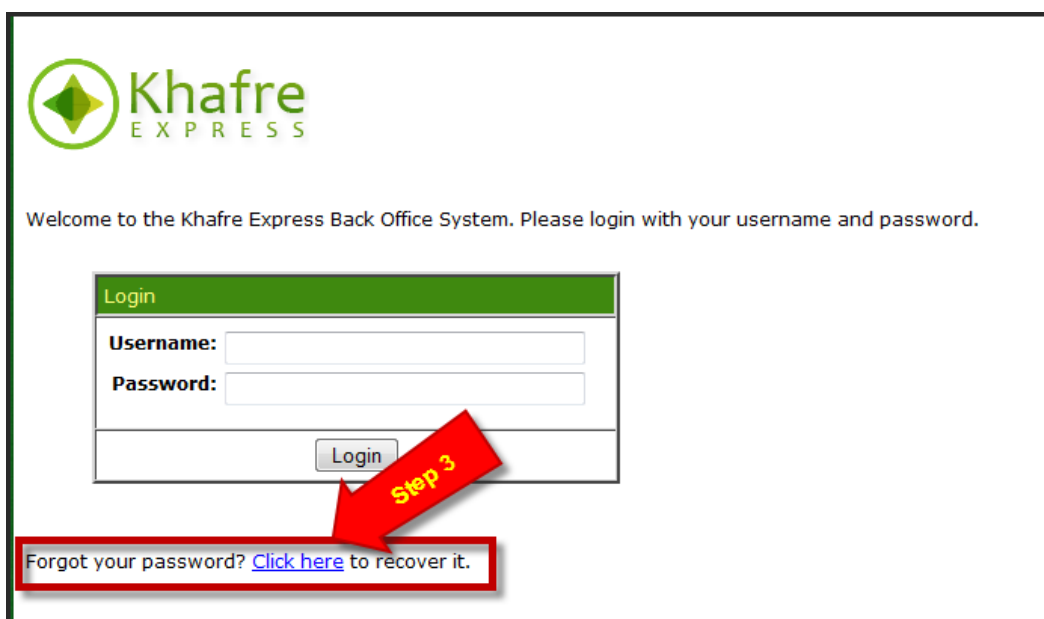

How To Recover Your Lost Password

1. Visit the Khafre Portal at <http://www.khafreportal.com>.

2. Click the Khafre Express button in the Customer Login section at the top of the page
 - The Khafre Express login screen appears