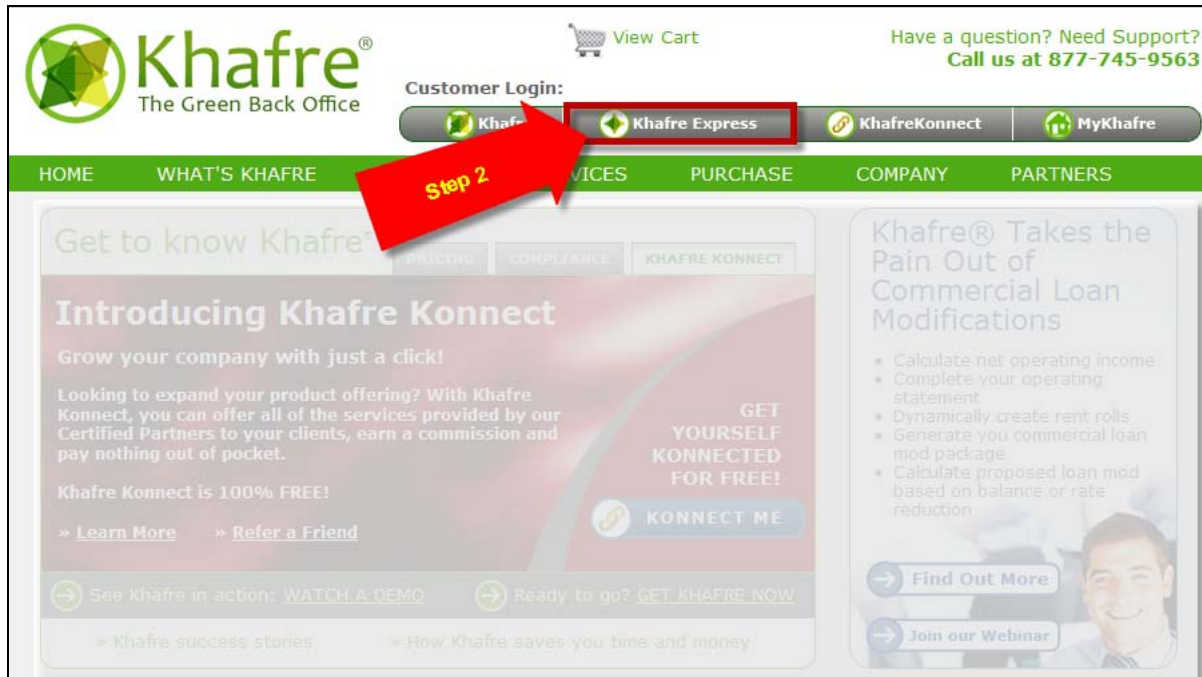

How To Recover Your Lost Password

1. Visit the Khafre Portal at <http://www.khafreportal.com>.

2. Click the Khafre Express button in the Customer Login section at the top of the page
 - The Khafre Express login screen appears

3. Look for the “Forgot your password?” section below the login box. Click the “Click here” link
 - The Forgot Password page displays

 **Khafre**
EXPRESS

To recover your Khafre Express login information, please enter the email address you used when you signed up: